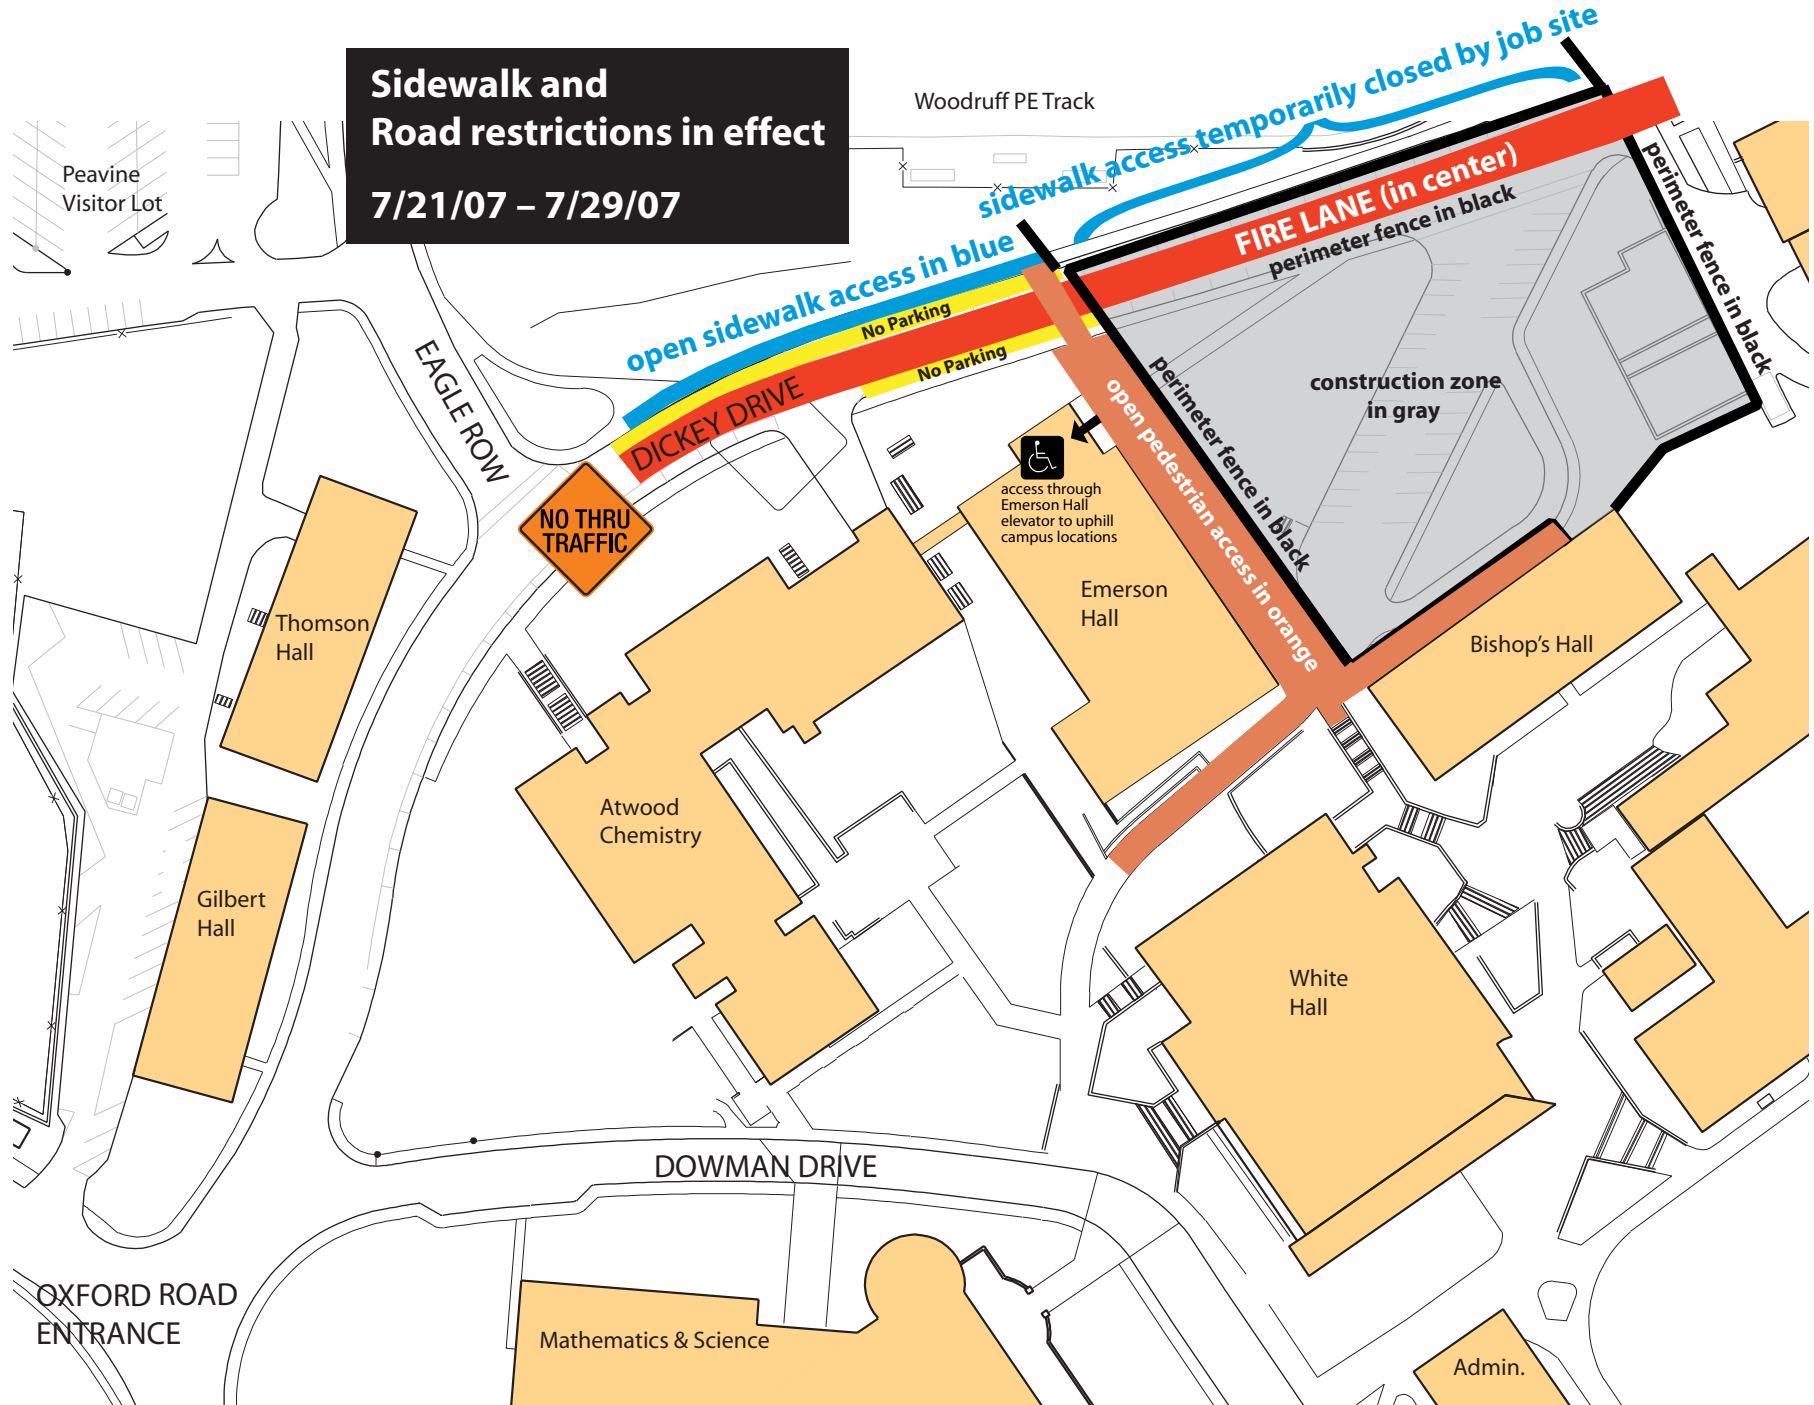

Sidewalk and Road restrictions in effect

7/21/07 – 7/29/07

CONSTRUCTION ACCESS MAP

Candler School of Theology
John and Sue Wieland Ethics Center

July 19, 2007